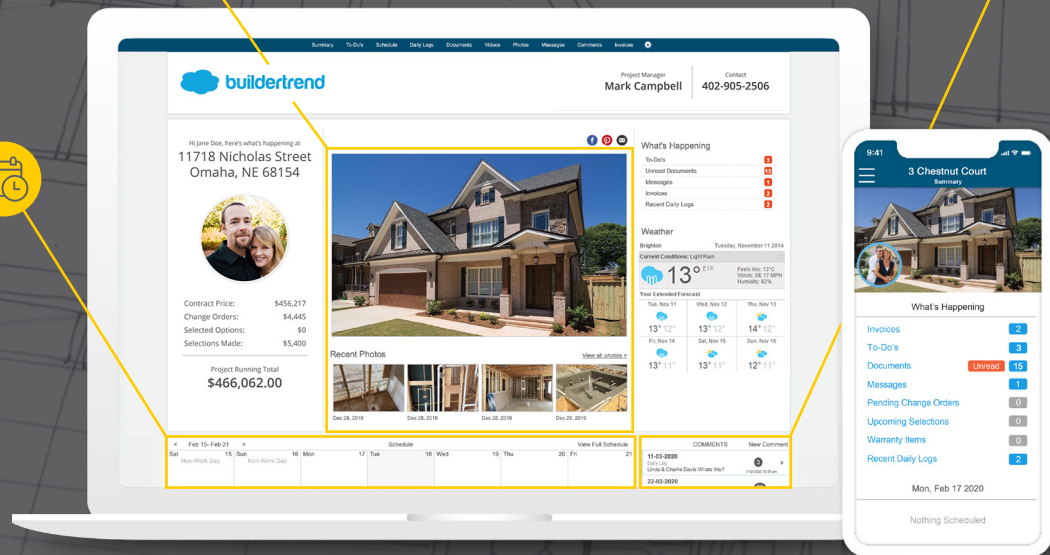

BUILDERTREND

CONSTRUCTION SOFTWARE

How it works

Through an easy-to-use dashboard, you'll have an instant snapshot of your project's progress, ensuring you have all the information you need to stay informed and on track. See your weekly schedule, action items, messages, and all recent activity from your team, like progress photos and newly scheduled items. Leave spreadsheets, sticky notes, and voicemails in the past. Now you can have the peace of mind knowing that crucial communications will all be kept in one place so that nothing is missed.

A powerful online tool to streamline the building process and improve your experience

We're proud to offer our customers a better experience with Buildertrend, an online project management tool that will give you unparalleled access to your project through centralized communications. Now you can view and manage all components of your project from a single portal, including project planning, progress updates, selections, financial tracking, and more.

No additional cost for you

Buildertrend access comes with no additional cost to you—it's all part of the D&S Elite Construction, Inc.'s complete package.

Dashboard includes:

- Snapshot of project's progress
- Weekly schedule
- Action items
- Messages
- Recent activity from our team

Snapshot of project's progress

Recent activity from our team

Weekly schedule

DASHBOARD EXAMPLE - SUMMARY PAGE

YOUR LEGACY BUILDER™

908 Benjamin Franklin Hwy East • Douglassville, PA 19518
610.385.0475 • #PA001928
DSEliteConstruction.com