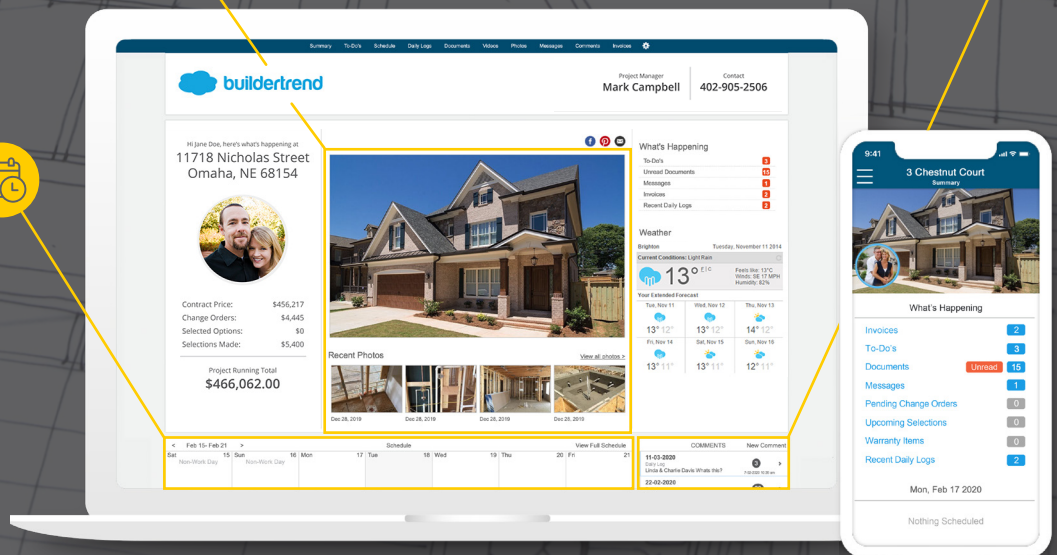

### A powerful online tool to streamline the building process and improve your experience

We're proud to offer our customers a better experience with Buildertrend, an online project management tool that will give you unparalleled access to your project through centralized communications. Now you can view and manage all components of your project from a single portal, including project planning, progress updates, selections, financial tracking, and more.

### Dashboard includes:

- Snapshot of project's progress
- Weekly schedule
- Action items
- Messages
- Recent activity from our team

Snapshot of project's progress

Recent activity from our team

Weekly schedule

DASHBOARD EXAMPLE – SUMMARY PAGE

YOUR LEGACY BUILDER™

908 Benjamin Franklin Hwy East • Douglassville, PA 19518

610.385.0475 • #PA001928

[DSEliteConstruction.com](http://DSEliteConstruction.com)